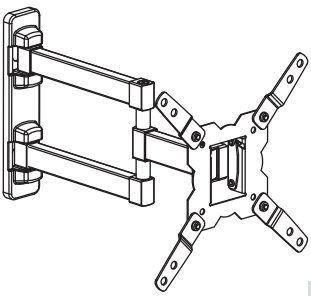

**kromax**  
technology of installation

Model **GALACTIC-12**  
**FULL MOTION**  
**15"-42"**  
MAX. WEIGHT 20kg
VESA 75x75
max. 200x200

EN	Mounting instructions
DE	Semnäturnä
RU	Инструкция по сборке
UA	Інструкція по збірці
BY	Інструкцыя па зборцы
KZ	Құрастыру жөніндегі нұсқаулық
GE	აწყობის ინსტრუქცია
MD	Instrucțiuni de asamblare

Kromax GALACTIC-12

**Thank you for your choice of the product of KROMAX company**  
Please study the manual before you start the installation of the product.

**Caution:**

- The present product is the subject for concrete of brick wall mounting, either as for wooden framed wall with cover of thickness not more than 3 mm. The attached mounting tools are created only for the mounting on the above mentioned surfaces. Should the wall is made of any other material, we do not advise to mount the product by yourself. In such case please get the advice from the specialist.
- Before the mounting of the bracket, please get sure that that the wall doesn't contain the electrical cable, gas, sanitary stream and other uncoupling.
- The present product contains the small units which are dangerous by the throat asphyxiation. Such small units must be kept in the place unreachable for the children.
- The present product is for in-door use only. The out-door usage of this product will cause the destroy and breakage.